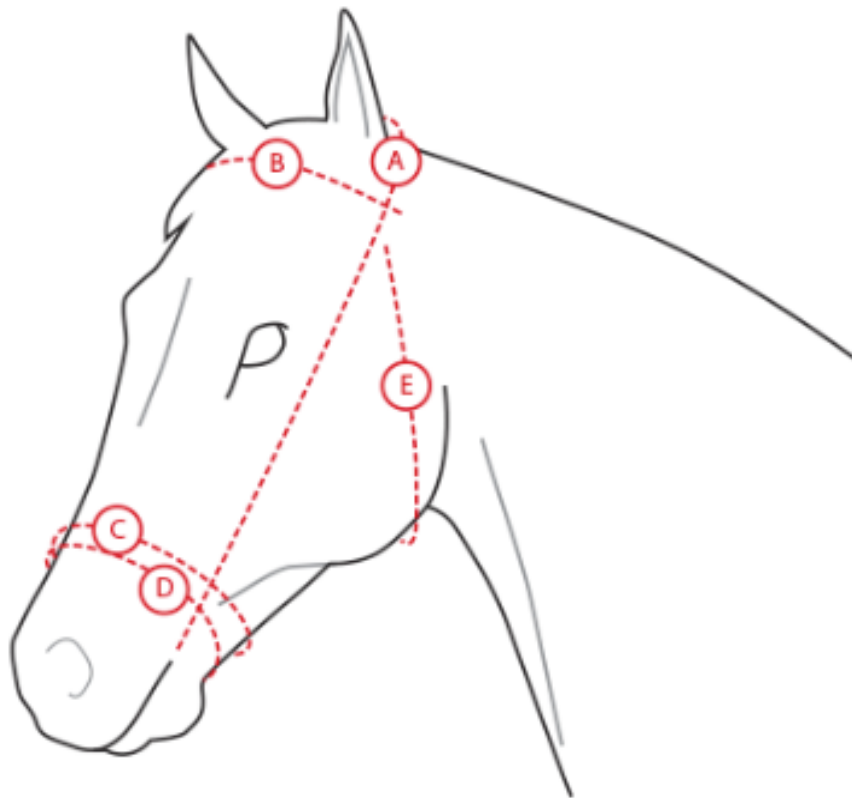

Size	A Crown	B Browband	C Combined Noseband	D Pullback Combined Noseband	E -Cheek straps	Reins
P	60 cm	32 cm	65 cm	36 cm	95 cm	135 cm
C	65 cm	34 cm	72 cm	39 cm	100 cm	140 cm
F	69 cm	36 cm	78 cm	41 cm	105 cm	145 cm
XF	75 cm	38 cm	81 cm	43 cm	110 cm	150 cm